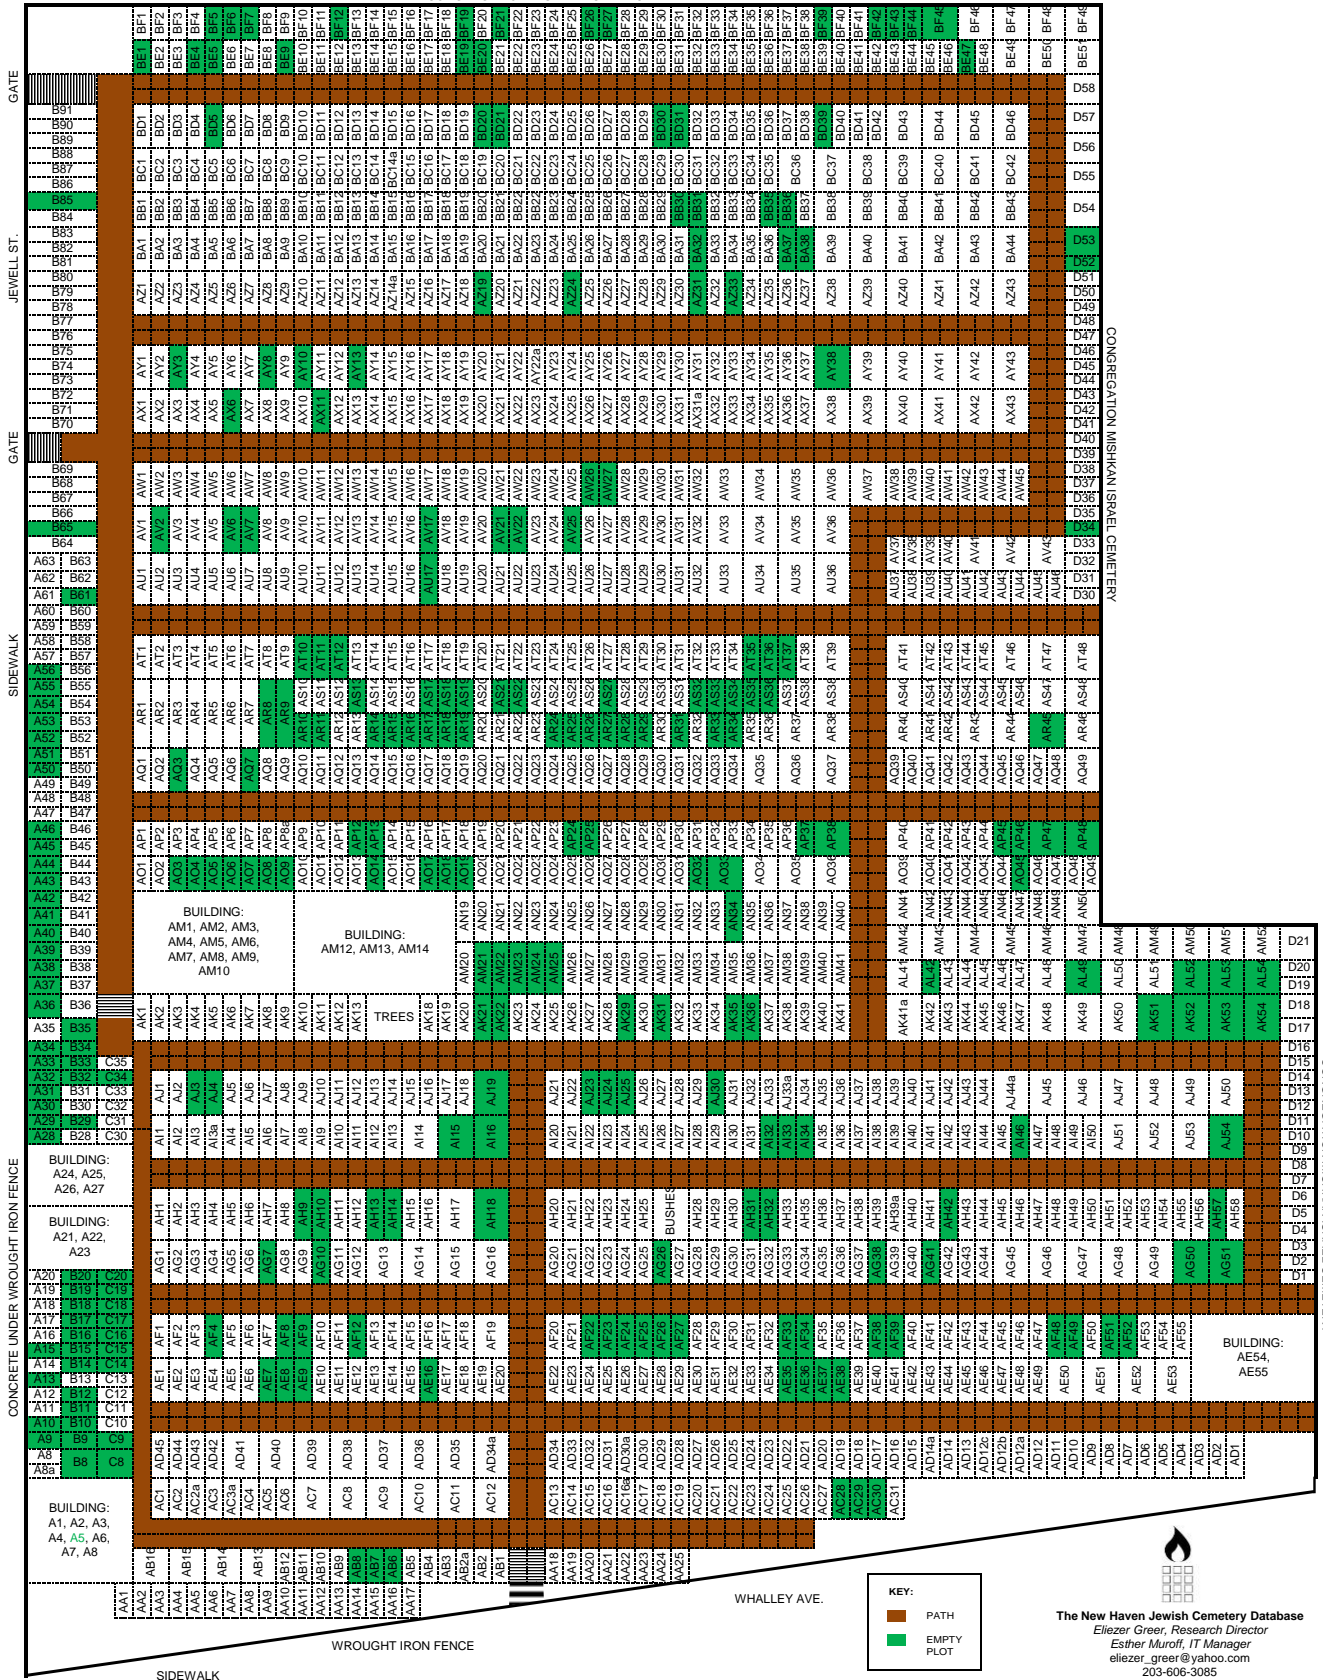

Congregation B'nai Jacob Cemetery - Jewell St.

CONGREGATION MISHKAN ISRAEL CEMETERY

The New Haven Jewish Cemetery Database
Eliezer Greer, Research Director
Esther Muroff, IT Manager
eliezer_greer@yahoo.com
203-606-3085