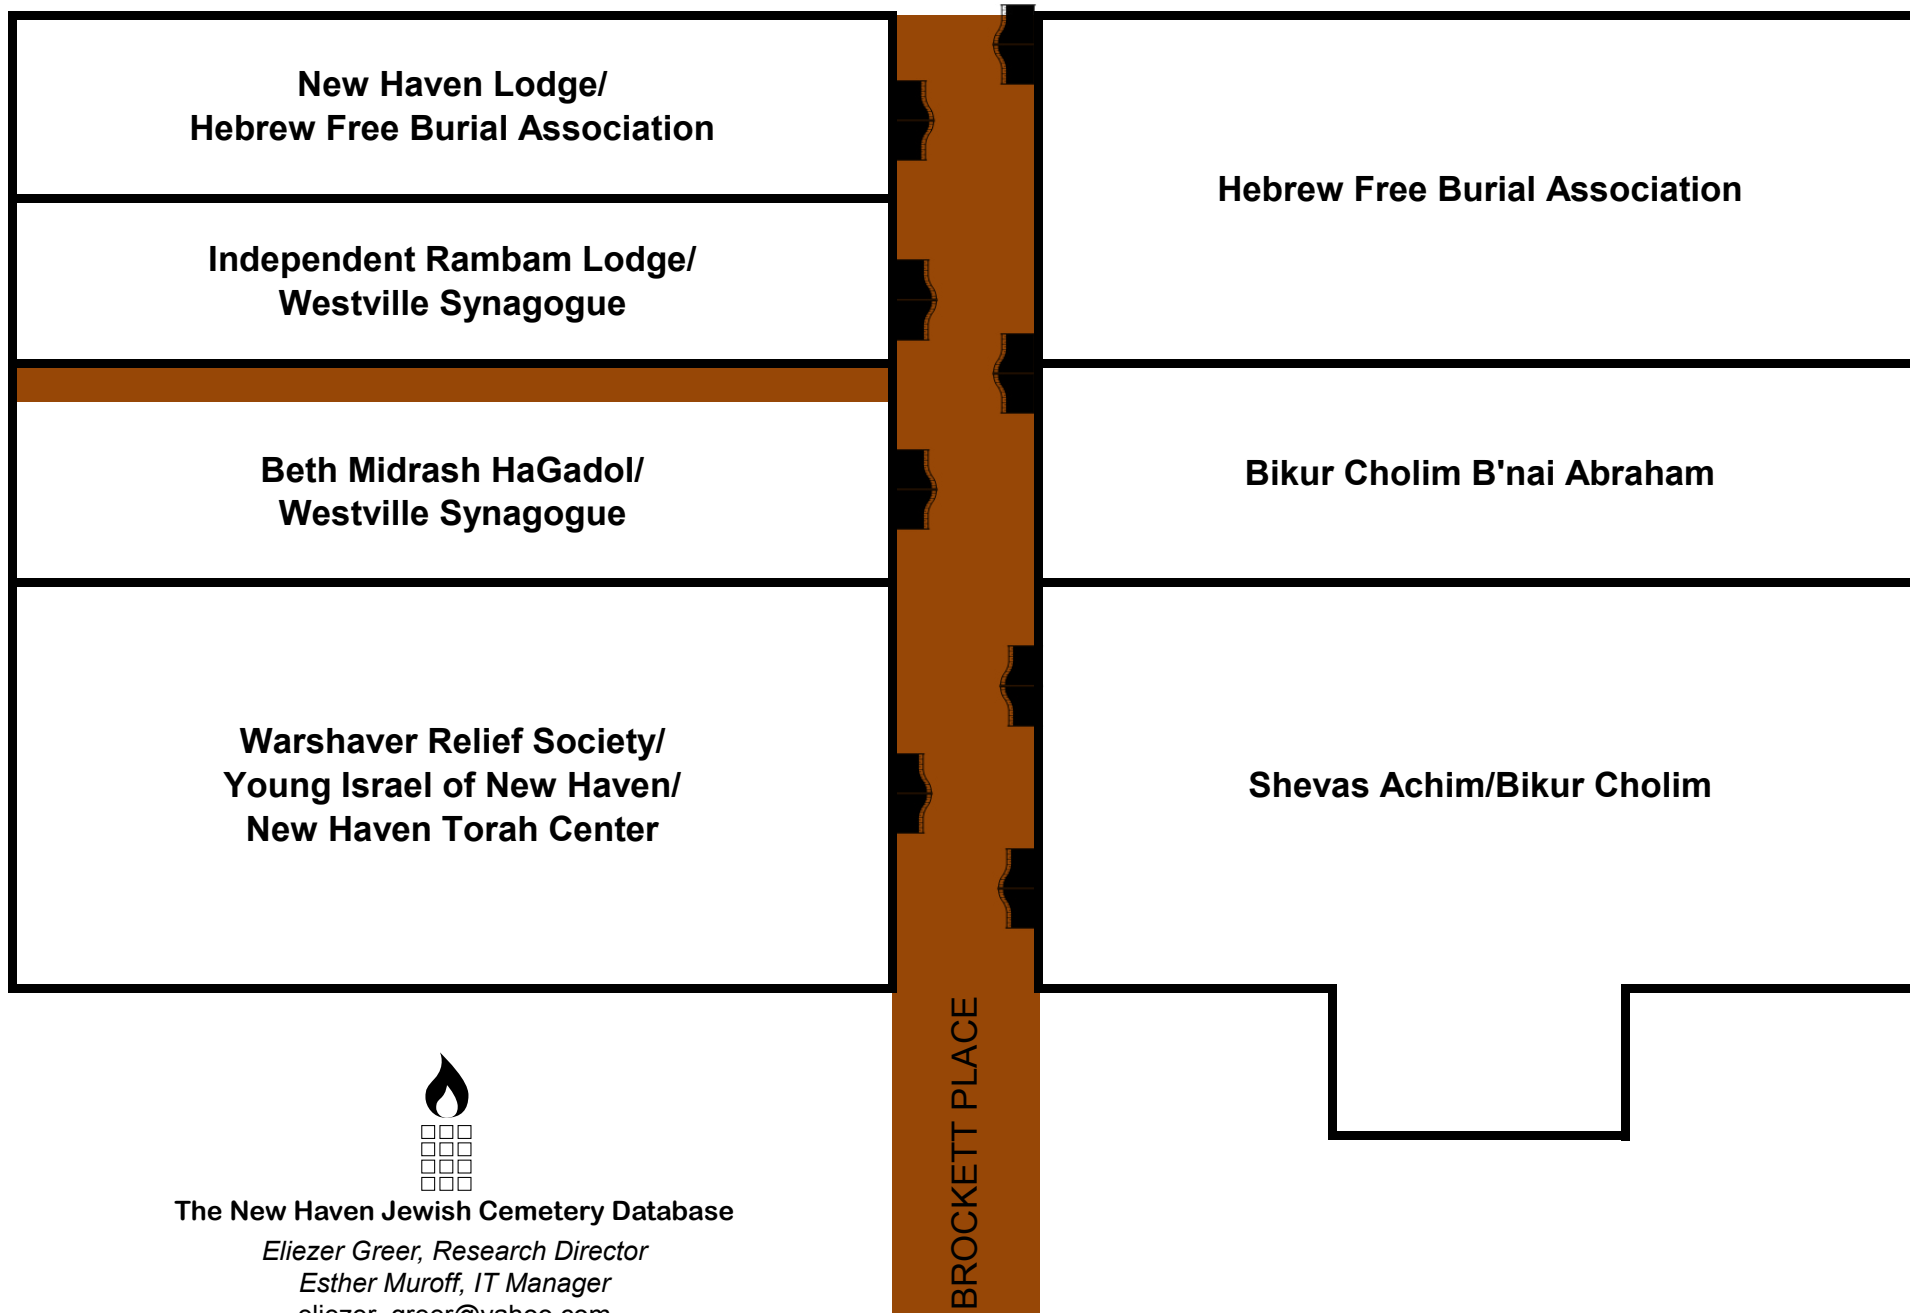

BROCKETT PLACE CEMETERIES

The New Haven Jewish Cemetery Database

Eliezer Greer, Research Director

Esther Muroff, IT Manager

eliezer_greer@yahoo.com

203-606-3085