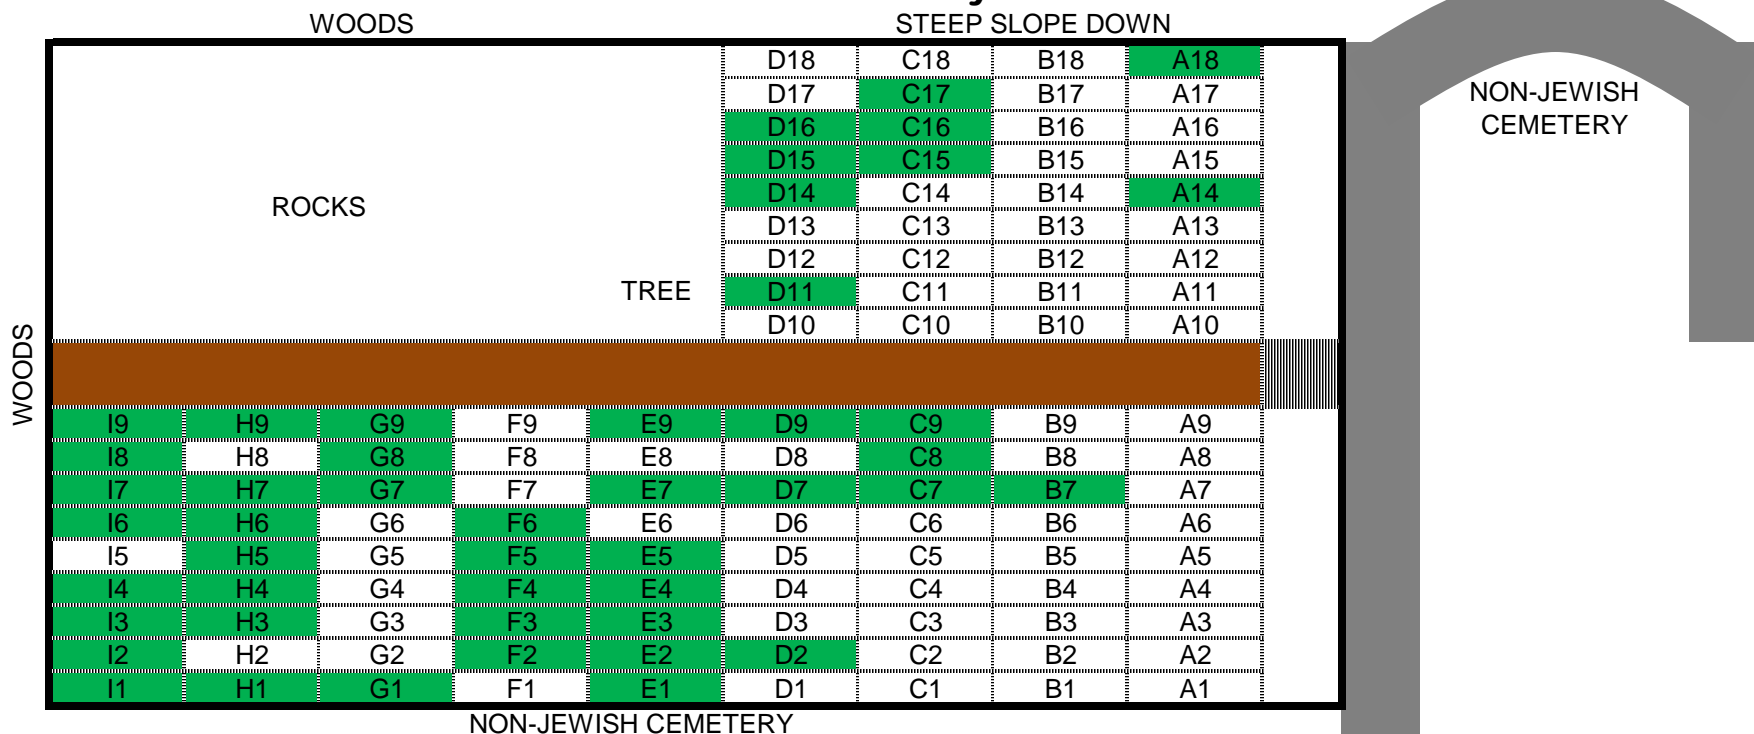

Fountain Hill Cemetery Association

KEY:

- PATH
- EMPTY PLOT

The New Haven Jewish Cemetery Database
Eliezer Greer, Research Director
Esther Muroff, IT Manager
 eliezer_greer@yahoo.com
 203-606-3085

↓
 EXIT TO HIGH ST.