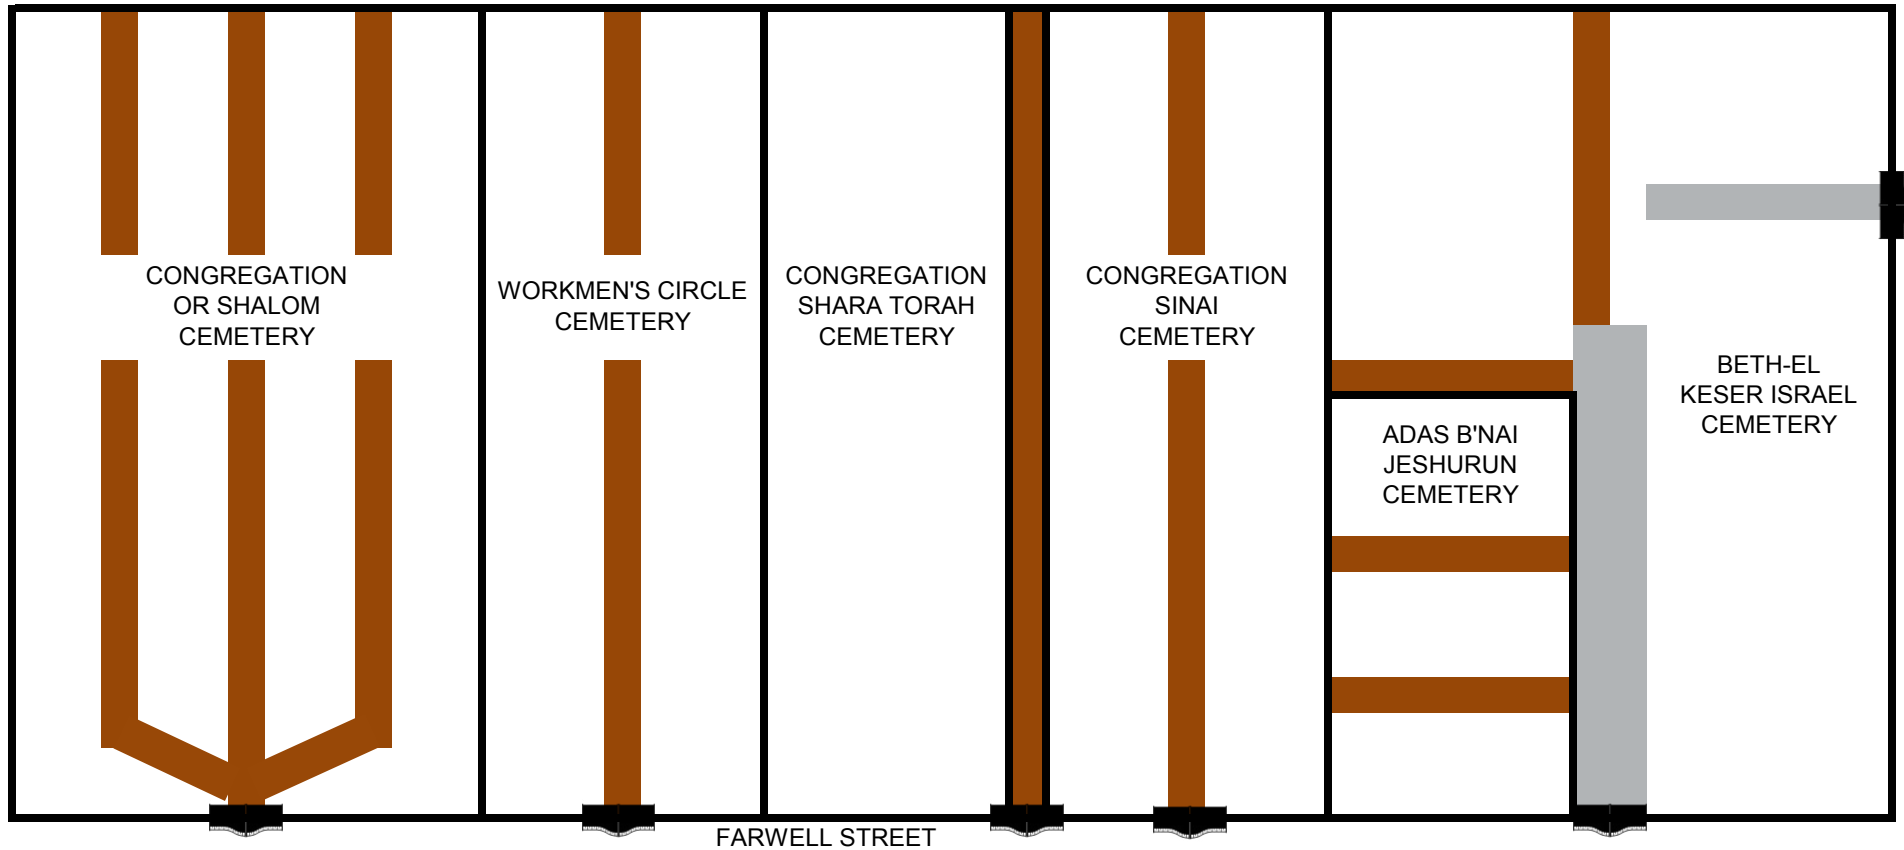

FARWELL STREET CEMETERIES - WEST HAVEN

FARWELL STREET

The New Haven Jewish Cemetery Database

Eliezer Greer, Research Director

Esther Muroff, IT Manager

eliezer_greer@yahoo.com

203-606-3085