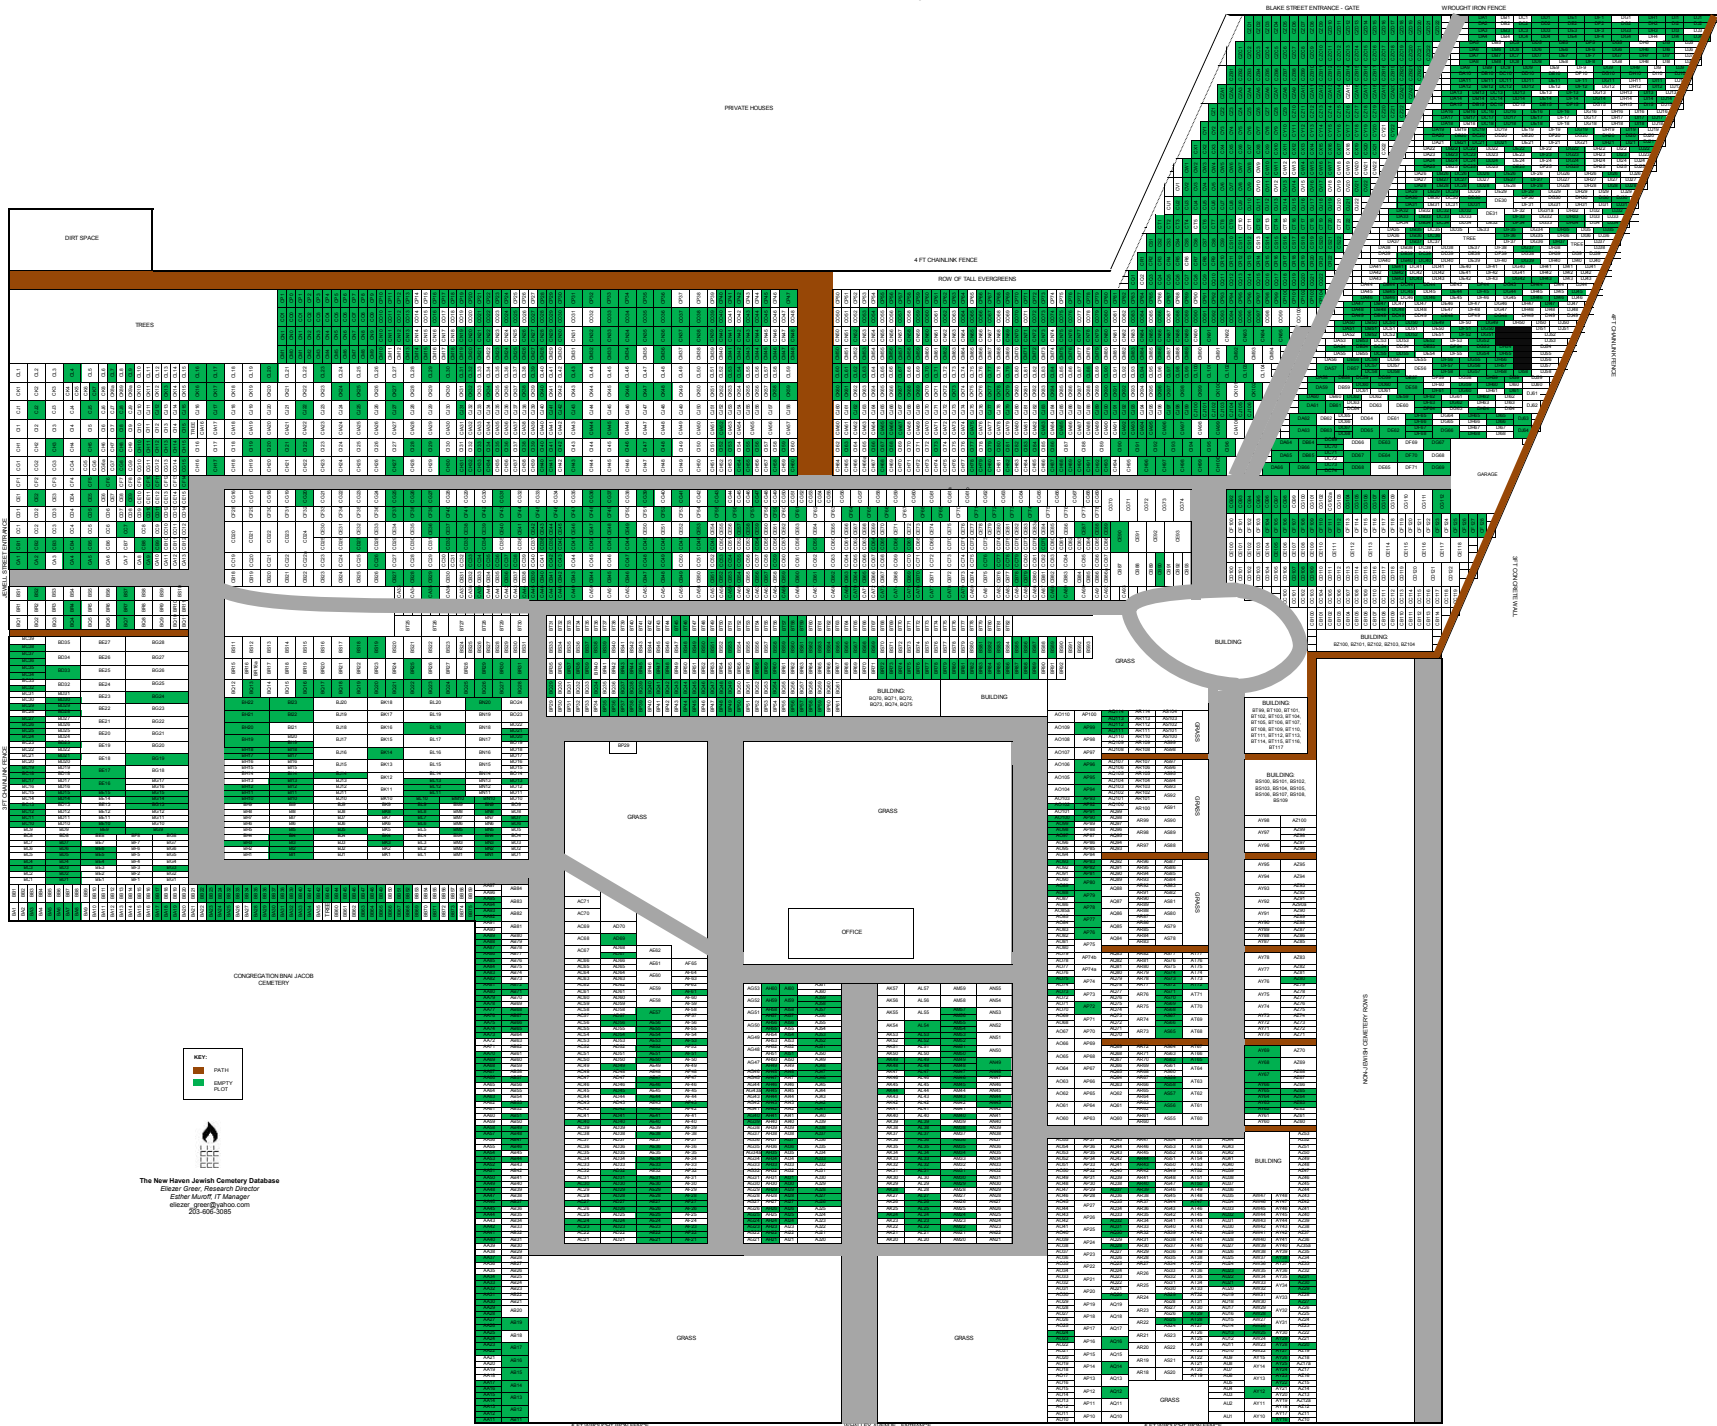

Mishkan Israel Cemetery

KEY:
PATH
EMPTY PLOT

The New Haven Jewish Cemetery Database
Exec. Dir.: Research Director
Esther Muscott, IT Manager
eheshe_gms@jccnyc.com
203-608-3285