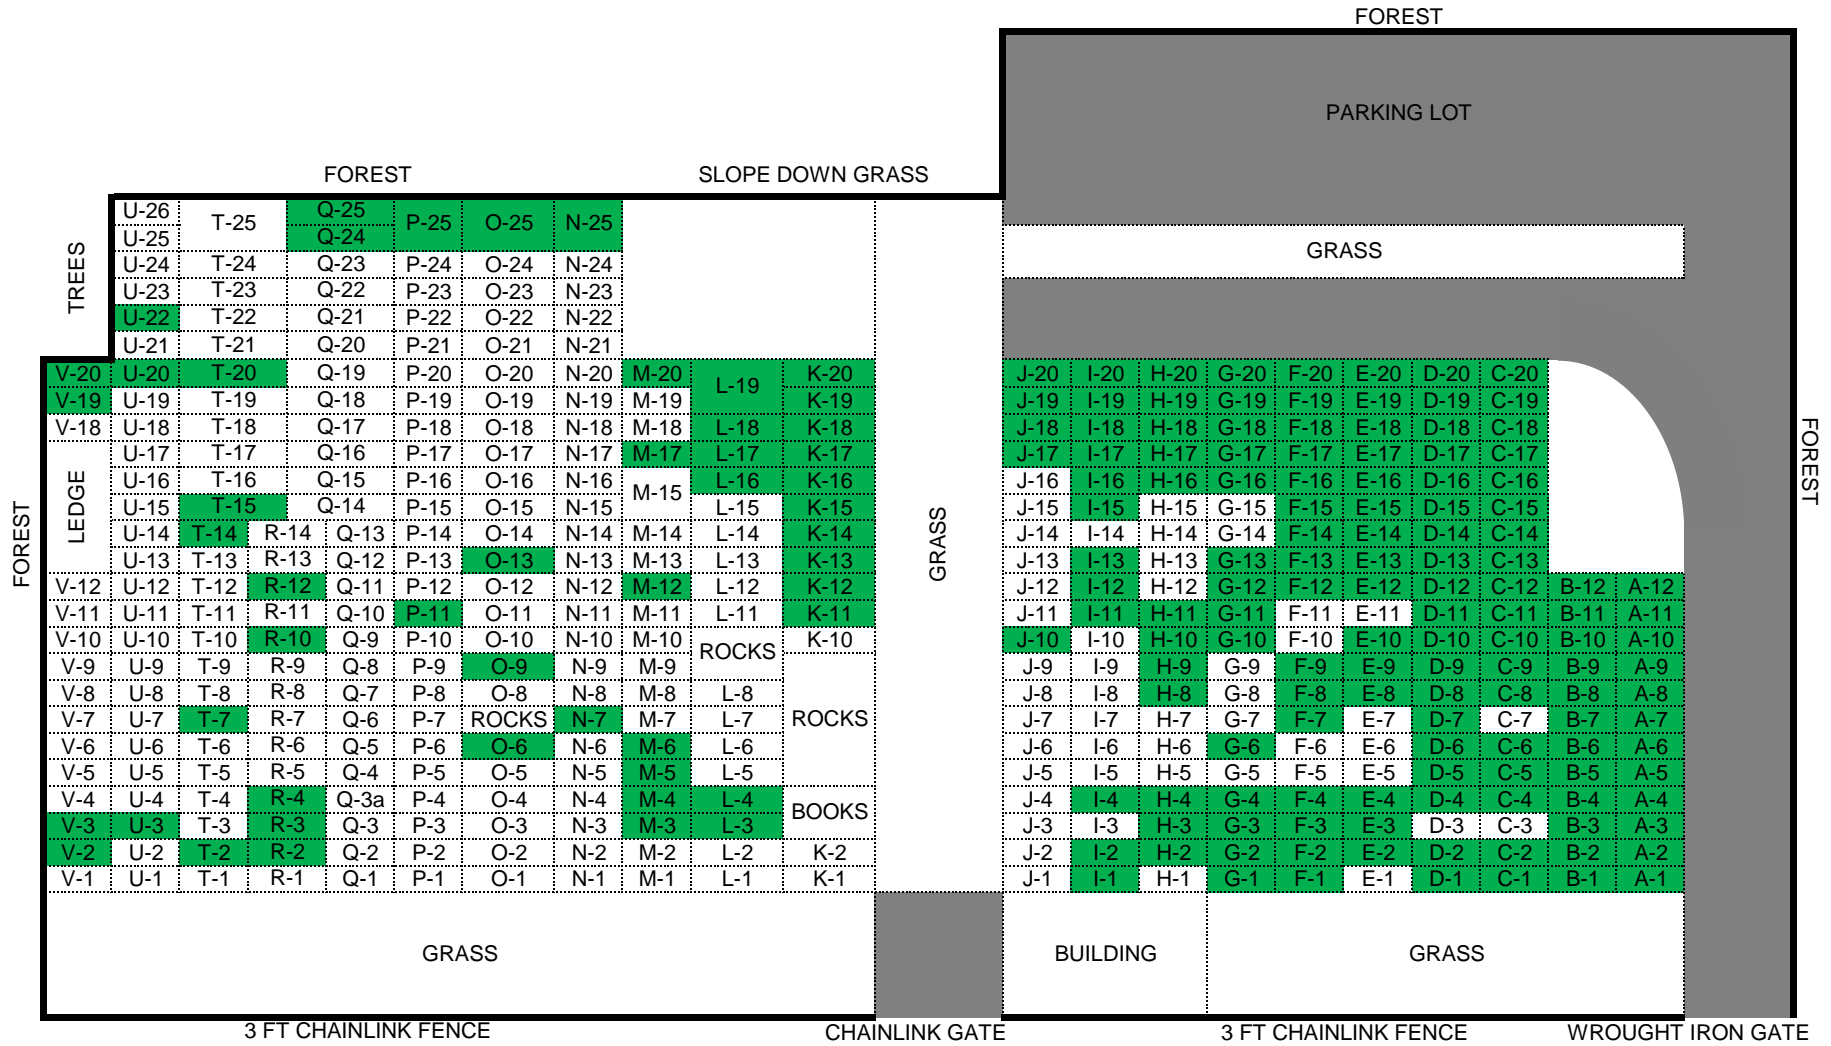

# Rodfe Zedek Cemetery

**KEY:**

-  PATH
-  EMPTY PLOT

**The New Haven Jewish Cemetery Database**  
 Eliezer Greer, Research Director  
 Esther Muroff, IT Manager  
 eliezer\_greer@yahoo.com  
 203-606-3085