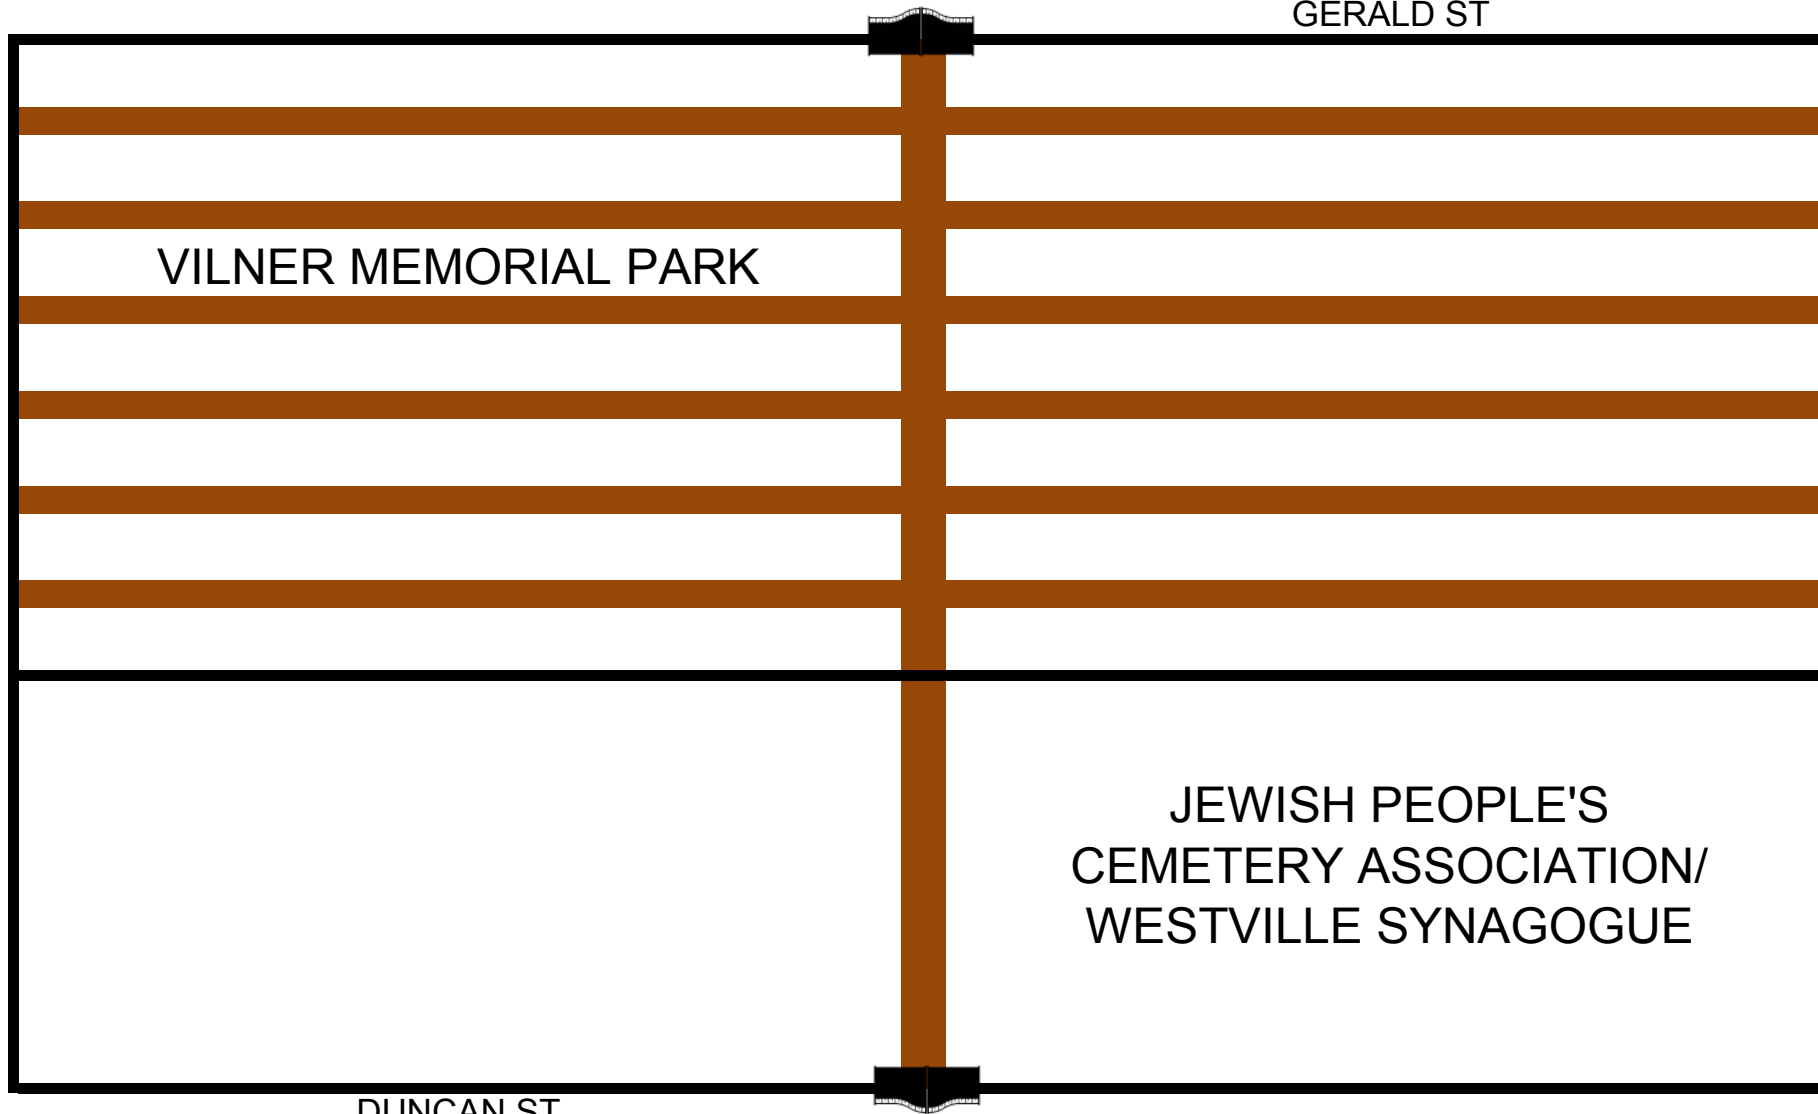

# VICTOR STREET CEMETERIES

GERALD ST

VILNER MEMORIAL PARK

JEWISH PEOPLE'S  
CEMETERY ASSOCIATION/  
WESTVILLE SYNAGOGUE

DUNCAN ST

**The New Haven Jewish Cemetery Database**

*Eliezer Greer, Research Director*